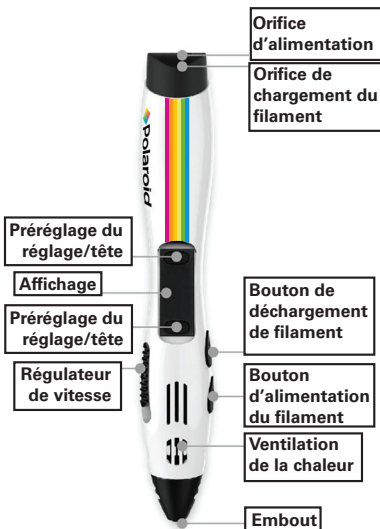

CARACTÉRISTIQUES DU PRODUIT