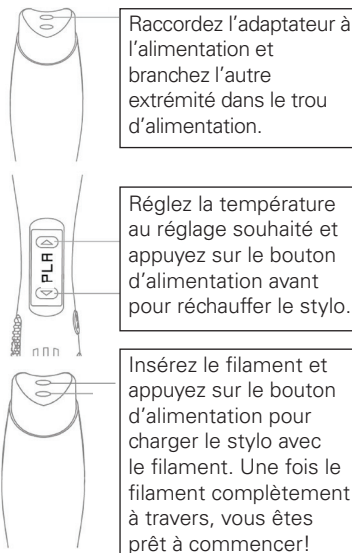

DÉBUTER EN 3 ÉTAPES FACILES

PRÊT À DESSINER? COMMENCEZ AU: www.polaroid-3d.com/create