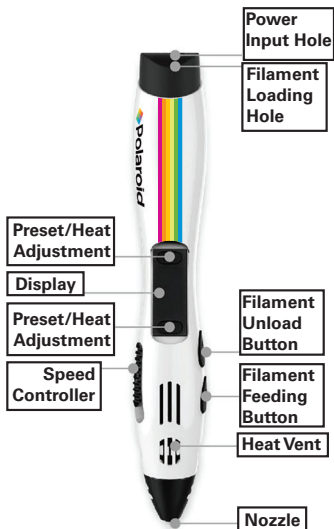

TM

POLAROID DRAW 3D PEN

QUICK START GUIDE
GUIDE DE DÉMARRAGE RAPIDE
GUÍA DE INICIO RÁPIDO

PRODUCT FEATURES**GET STARTED IN 3 EASY STEPS**

READY TO DRAW? START AT: www.polaroid-3d.com/create

NEED HELP?

polaroid3dsupport.com